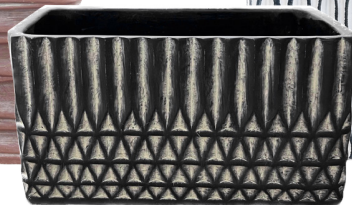

SY 2215

8" Colombo Planter
w/ Drain Hole & Liner
4 Assorted (8/case)
(holds (2) 4" pots)
8"l x 4.5"w x 4.25"h