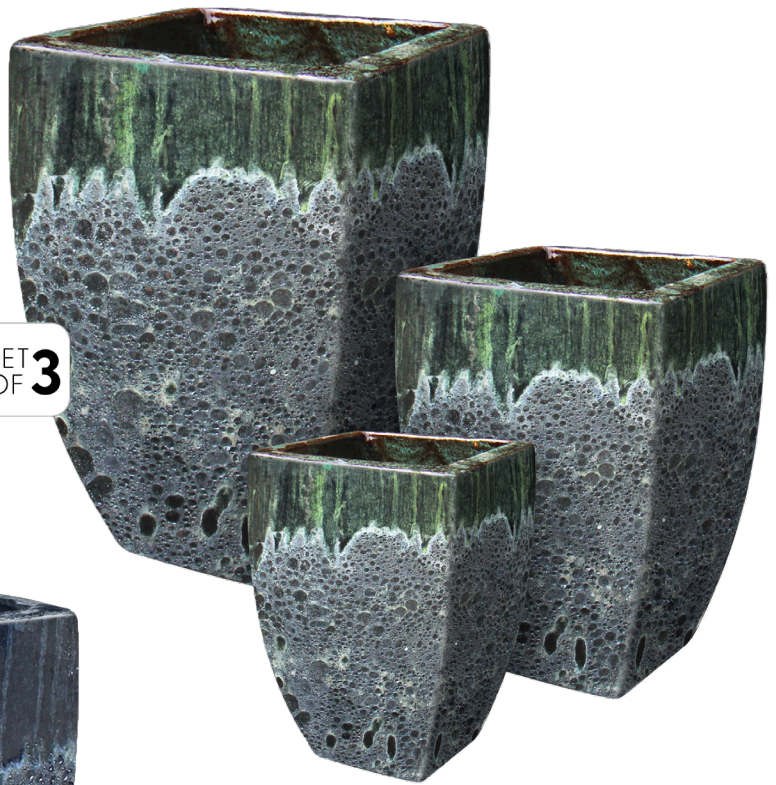

Moss Green Over Atlantic Green